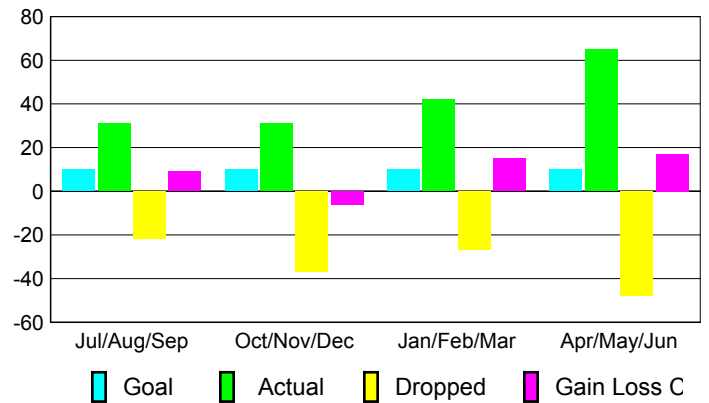

Membership Results 2008-2009

Goal, New, Dropped, Gain/Loss

Comparison of Membership Gain/Loss

Current Year Compared to the Previous Year