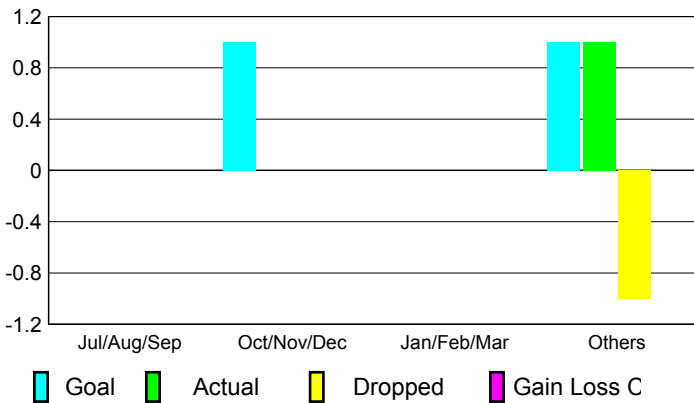

2008-2009 GMT Quarterly Report for District (or Undistricted) District 201V5

GMT: Anthony 'Tony' J Benbow

Location: AUSTRALIA

GMT CA: 7

CLUBS

Club Results 2008-2009

Clubs 2007-2008

Month	New Club Goal	Actual New Clubs	Actual Dropped Clubs	Gain/Loss of Clubs	Gain/Loss of Clubs
Jul/Aug/Sep	0	0	0	0	0
Oct/Nov/Dec	1	0	0	0	0
Jan/Feb/Mar	0	0	0	0	0
Apr/May/June	1	1	-1	0	0
Totals	2	1	-1	0	0

Club Results 2008-2009

Goal, New, Dropped, Gain/Loss

Comparison of Club Gain/Loss

Current Year Compared to the Previous Year

YTD Status Quo Clubs 2008-2009

Status Quo Clubs Compared to Status Quo Members

MEMBERSHIP

Membership Results 2008-2009

Membership 2007-2008

Month	Net Memb Goal	Actual New Memb	Actual Dropped Memb	Gain/Loss of Memb	Gain/Loss of Memb
Jul/Aug/Sep	10	31	-22	9	-2
Oct/Nov/Dec	10	31	-37	-6	-8
Jan/Feb/Mar	10	42	-27	15	-12
Apr/May/June	10	65	-48	17	-36
Totals	40	169	-134	35	-58