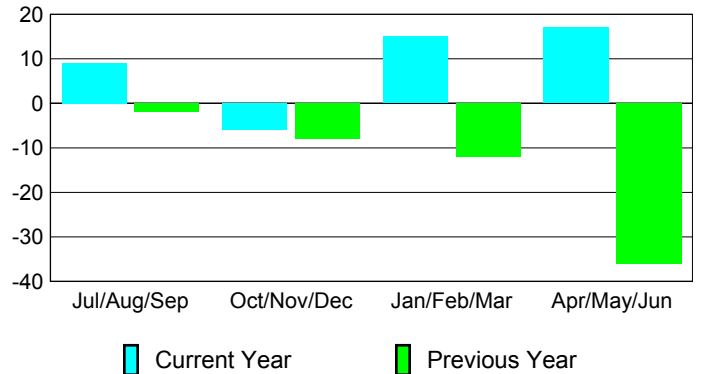

Membership Results 2008-2009

Membership 2007-2008

Month	Net Memb Goal	Actual New Memb	Actual Dropped Memb	Gain/Loss of Memb	Gain/Loss of Memb
Jul/Aug/Sep	10	31	-22	9	-2
Oct/Nov/Dec	10	31	-37	-6	-8
Jan/Feb/Mar	10	42	-27	15	-12
Apr/May/June	10	65	-48	17	-36
Totals	40	169	-134	35	-58

Membership Results 2008-2009

Goal, New, Dropped, Gain/Loss

Comparison of Membership Gain/Loss

Current Year Compared to the Previous Year

Gender Comparison 2008-2009

Male

Female